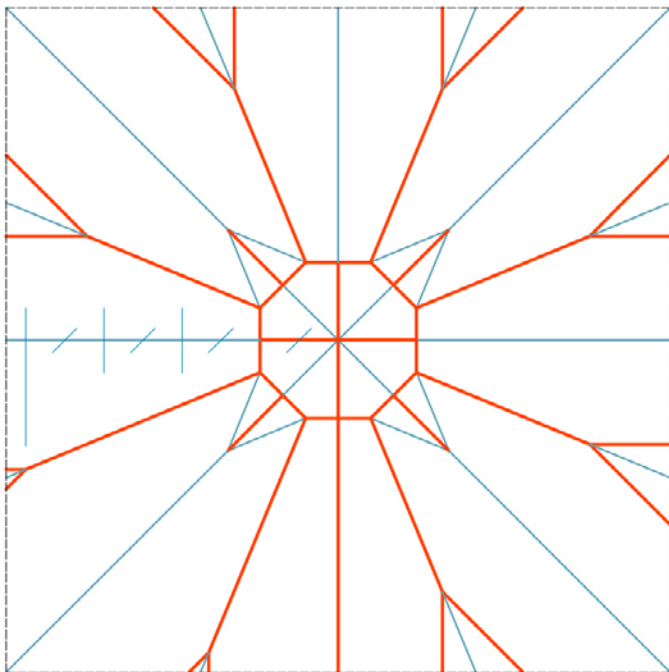

# DANCING SHIVA (NATARAJA)

Designed by Lê Huỳnh Đức

02/2025

Recommended paper size: 30gsm, > 80x80cm

Head

Leg

Hand